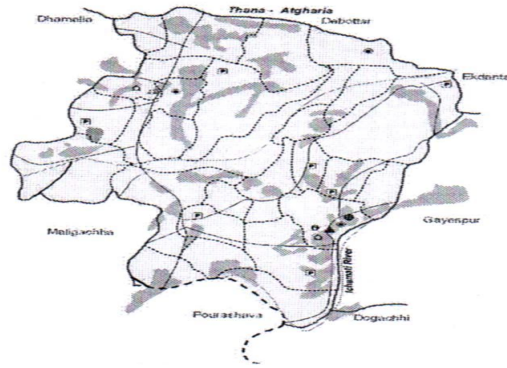

মানচিত্রে ইউনিয়ন

মালঞ্চী

**THANA - PABNA SADAR
UNION - MALANCHI**

- Different Features**
 - ▲ Union HC
 - Small Hat/Bazar
 - Family Welfare Centre
 - Post Office
 - Primary School
 - Madrasa
 - Mosque/Idgah/Church
- Roads**
 - Regional Highway
 - Rural Road (R1, R2, R3) Pucca
 - Rural Road (R1, R2, R3) Katcha
- Rivers**
 - Narrow River/Canal/Khat
- Boundaries**
 - District
 - Thana
 - Union
 - Mouza
 - Municipal
 - Haor.shp
 - Settlement Area
 - Union Area

0 1 2 Kilometers