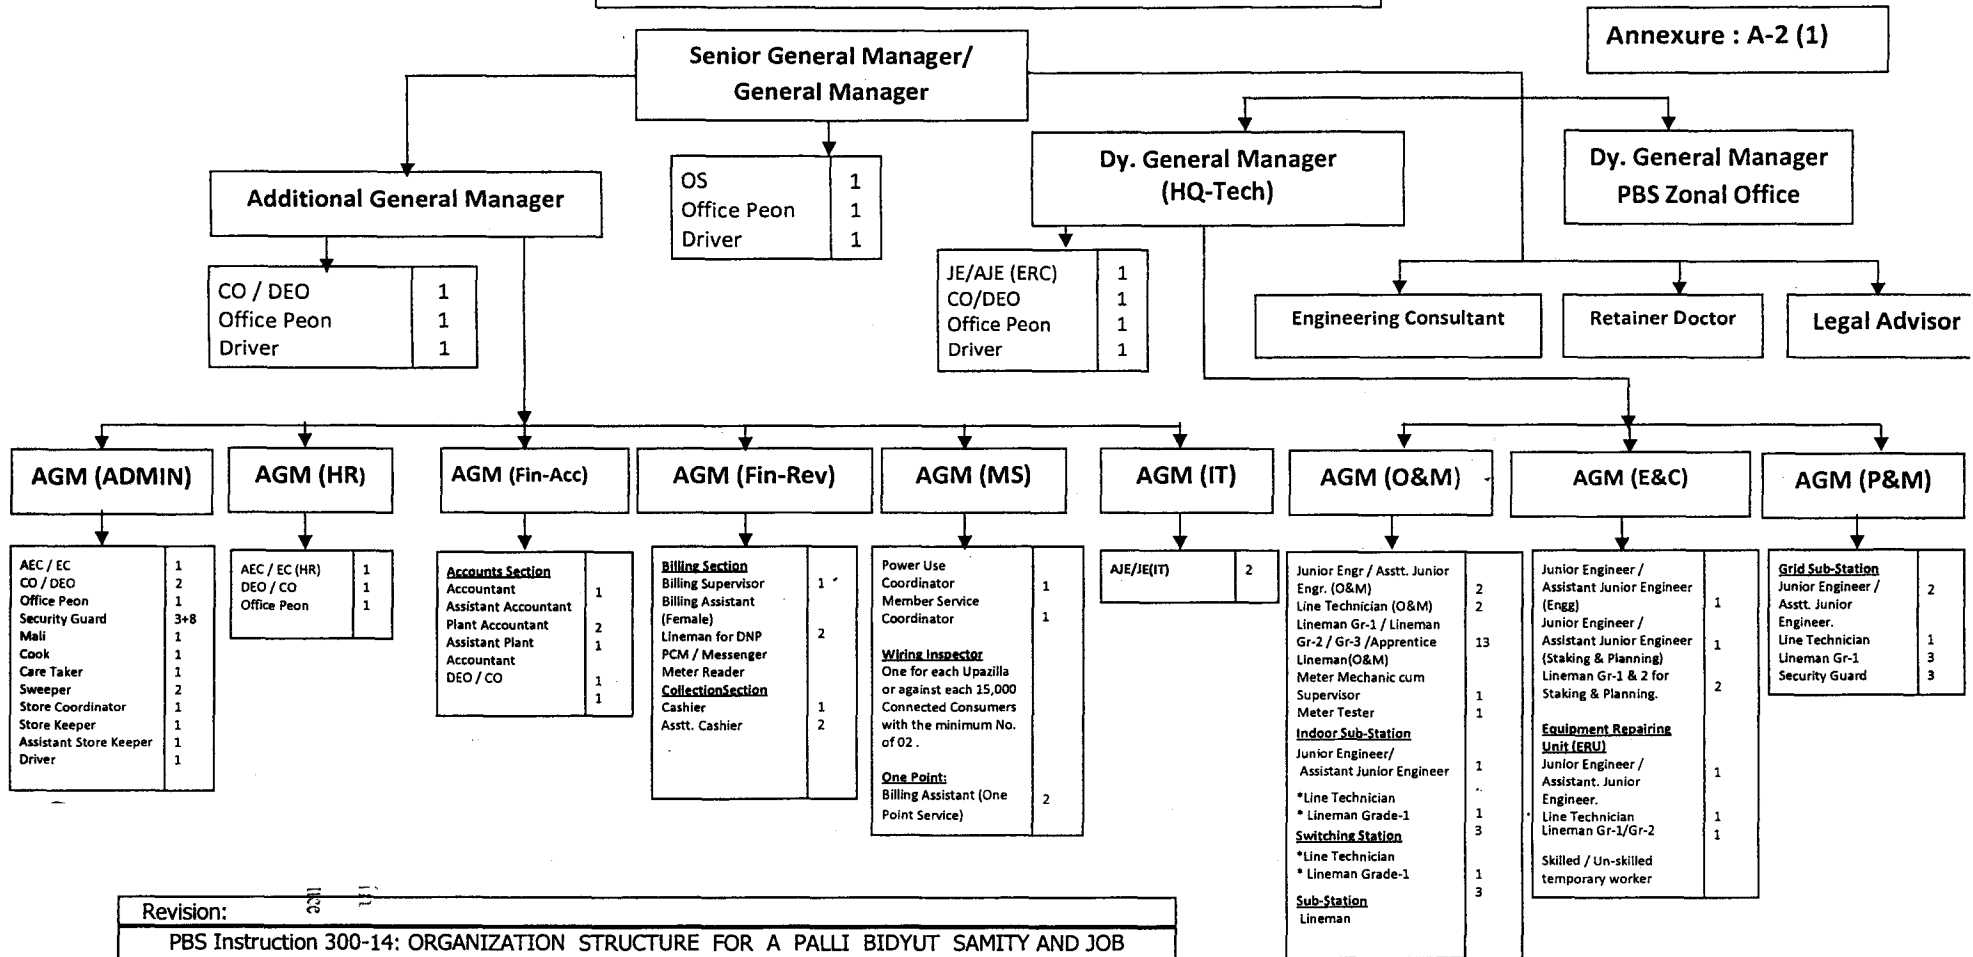

# ORGANOGRAM OF PBS SETUP

Revision: 2014				
PBS Instruction 300-14: ORGANIZATION STRUCTURE FOR A PALLI BIDYUT SAMITY AND JOB SPECIFICATION, FUNCTIONS, DUTIES & RESPONSIBILITIES OF PBS EMPLOYEES.				
Original Date	Reviewed by	Approved by	Section & Page	Rev. No
11-04-1979	BREB	BREB Board	300-14-4	13(06/2014)
Revision Dates: 20-02-1994, 04-09-1994, 29-03-1995, 31-10-1996, 11-11-1999, 27-09-2001, 14-05-2002, 02-10-2002, 16-10-2003, 11-10-2006, 01-09-2013, 29-10-2013, 04-06-2014				